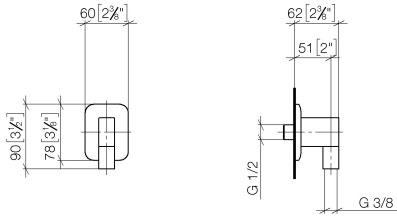

28 450 845

- 3/8" shower outlet
  - rosette 60 x 78 mm
  - 1/2" connection
- Intrinsic protection against back flow.**

Intrinsic protection against back flow.

	Chrome	28 450 845-00
	Brushed Platinum	28 450 845-06
	Dark Chrome	28 450 845-19
	Brushed Light Gold	28 450 845-27
	Matte Black	28 450 845-33
	Brushed Chrome	28 450 845-93
	Brushed Dark Platinum	28 450 845-99

Required miscellaneous

Concealed adapter -

35 080 970-90  
0010

28 450 845

mm [inches]

**Flow rate chart**

**Codes & Standards**

ASME  
A112.18.1/CSA  
B125.1

## LISSÉ Wall elbow - Chrome

LISSÉ

28 450 845

### Spare parts list

No.	Item Number	Name	Quantity used	Delivery time
1	09 16 01 014 90	ring	1	2
2	90 23 01 141 00 90	back-flow preventer	1	2
3	09 24 03 116 20 90	nipple	1	2
4	09 14 10 008 90	seal	1	2
5	09 14 10 142 90	seal	1	2
6	09 30 30 054 90	screw	1	2
7	09 31 11 026 90	pin	1	2
8	09 27 84 021-00	rosette	1	10
9	09 11 03 046-00	connection	1	10
10	09 31 11 005 90	pin	1	2
11	90 14 10 077 00 90	seal	1	2
12	09 24 03 107 20 90	nipple	1	2
13	90 21 02 069 00-00	cover	1	10