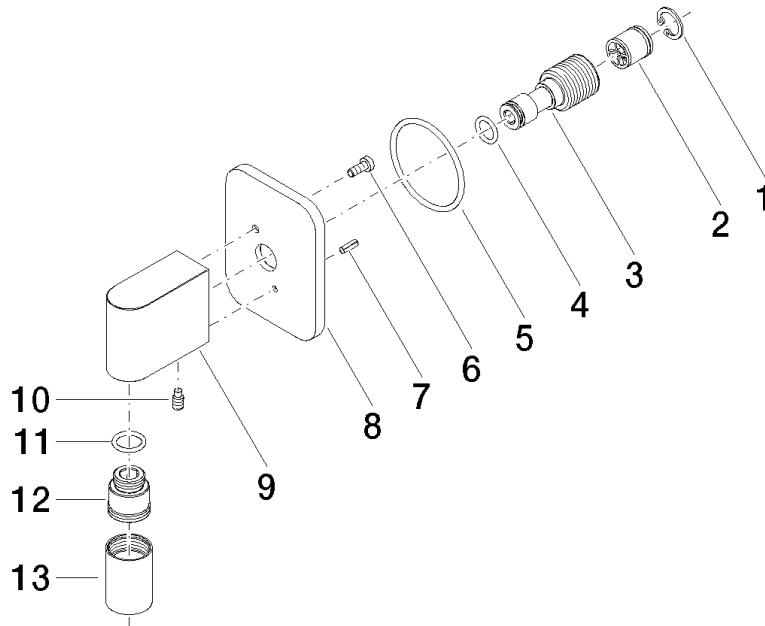

28 450 845

- 3/8" shower outlet
  - rosette 60 x 78 mm
  - 1/2" connection
- Intrinsic protection against back flow.**

Intrinsic protection against back flow.

	Chrome	28 450 845-00
	Brushed Platinum	28 450 845-06
	Dark Chrome	28 450 845-19
	Brushed Light Gold	28 450 845-27
	Matte Black	28 450 845-33
	Brushed Chrome	28 450 845-93
	Brushed Dark Platinum	28 450 845-99

Required miscellaneous

Concealed adapter -

35 080 970-90  
0010

28 450 845

mm [inches]

**Flow rate chart**

**Codes & Standards**

ASME  
A112.18.1/CSA  
B125.1

## LISSÉ Wall elbow - Chrome

LISSÉ

28 450 845

### Spare parts list

No.	Item Number	Name	Quantity used	Delivery time
1	09 16 01 014 90	ring	1	2
2	90 23 01 141 00 90	back-flow preventer	1	2
3	09 24 03 116 20 90	nipple	1	2
4	09 14 10 008 90	seal	1	2
5	09 14 10 142 90	seal	1	2
6	09 30 30 054 90	screw	1	2
7	09 31 11 026 90	pin	1	2
8	09 27 84 021-00	rosette	1	10
9	09 11 03 046-00	connection	1	10
10	09 31 11 005 90	pin	1	2
11	90 14 10 077 00 90	seal	1	2
12	09 24 03 107 20 90	nipple	1	2
13	90 21 02 069 00-00	cover	1	10